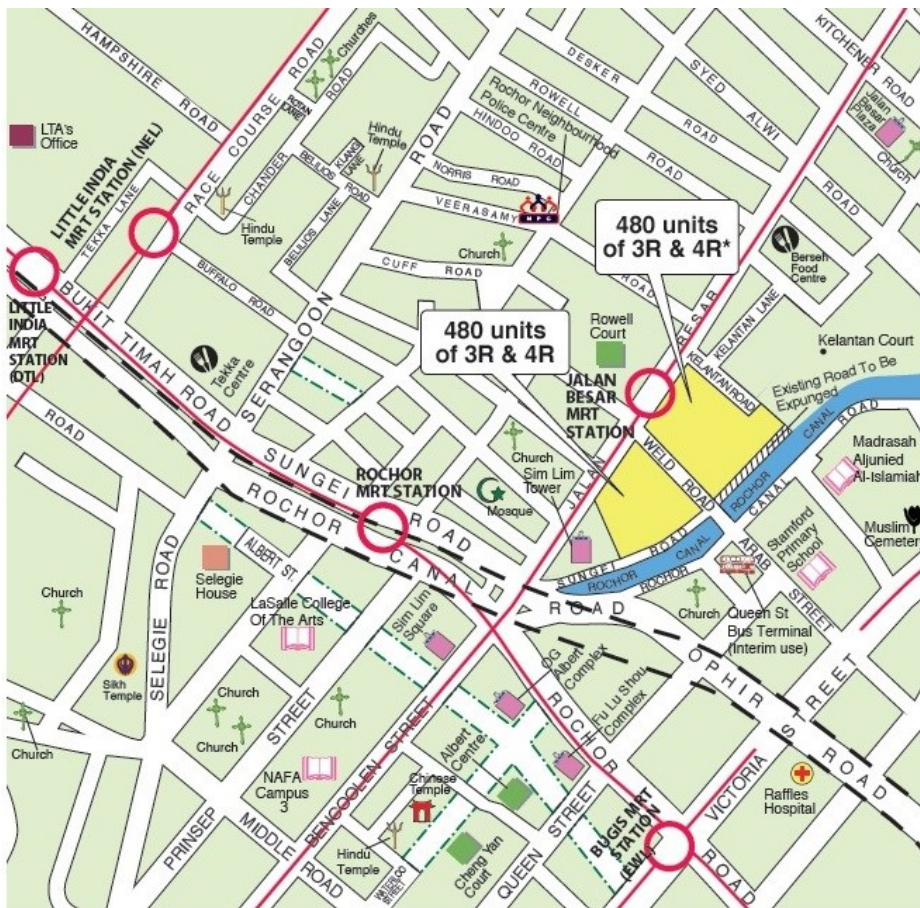

Prime Location Public Housing Model – Pilot Project at Rochor

Artist's impression of the pilot project at Rochor, in the Central Area (Visual Credit: HDB)

Location map of pilot project (Visual Credit: HDB)